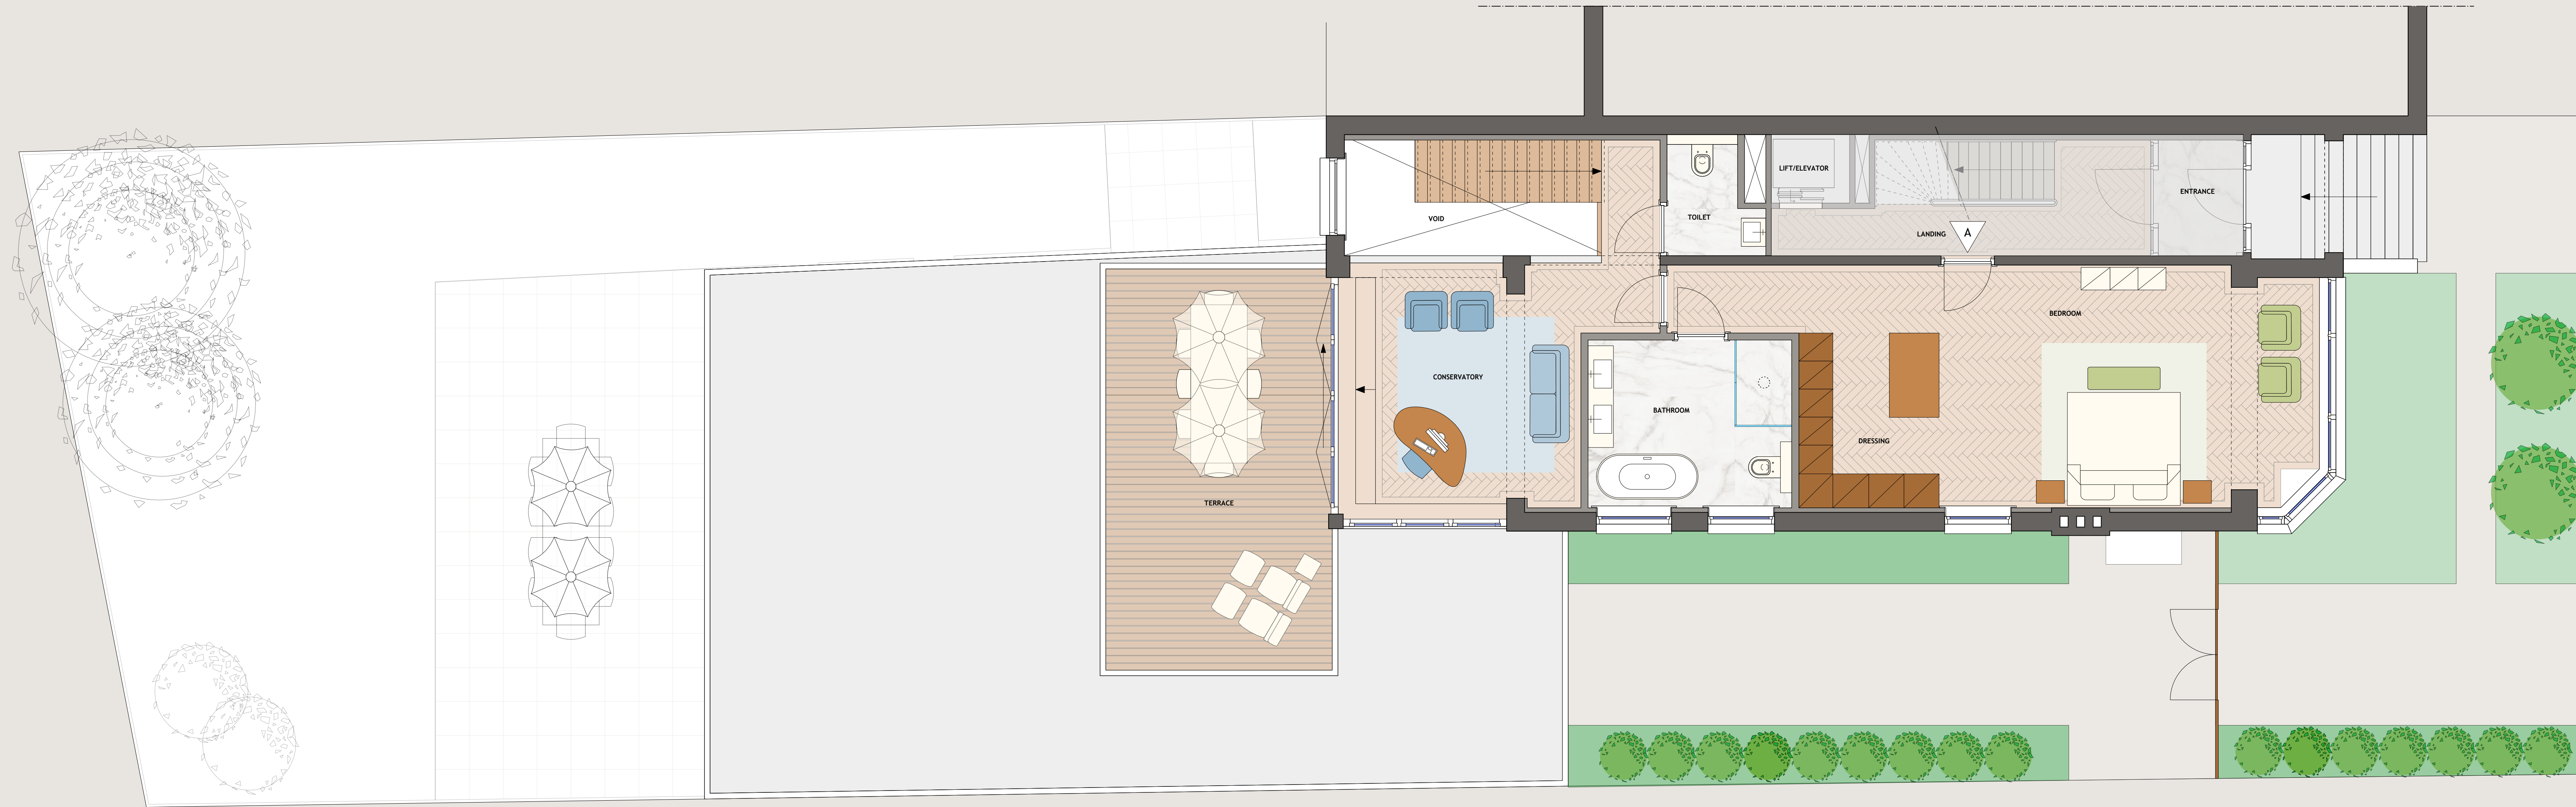

APARTMENT A

THOMAS S'JACOB architectuur ontwerp projectontwikkeling <small>postbus 44871 3806 al rotterdam 1 +31 (0)6 34 375 810 www.thomasjacob.com</small>	
van EEGHENSTRAAT 110 AMSTERDAM TOWNHOUSE	
name:	ZV-VE110-PR_1PG
subject:	Garden Level
scale:	1:850
size:	1000x400mm
date:	02 march 2021
	04 march 2021

APARTMENT A

THOMAS S'JACOB architectuur ontwerp projectontwikkeling	
postbus 44871 3006 al rotterdam +31 (0)6 34 375 810 www.thomasjacob.com	
van EEGHENSTRAAT 110 AMSTERDAM TOWNHOUSE	
name:	ZV-VE110-PR_OPG
subject:	First Floor
scale:	1:350
size:	1000x400mm
date:	02 march 2021
	04 march 2021
	-
	-
	-