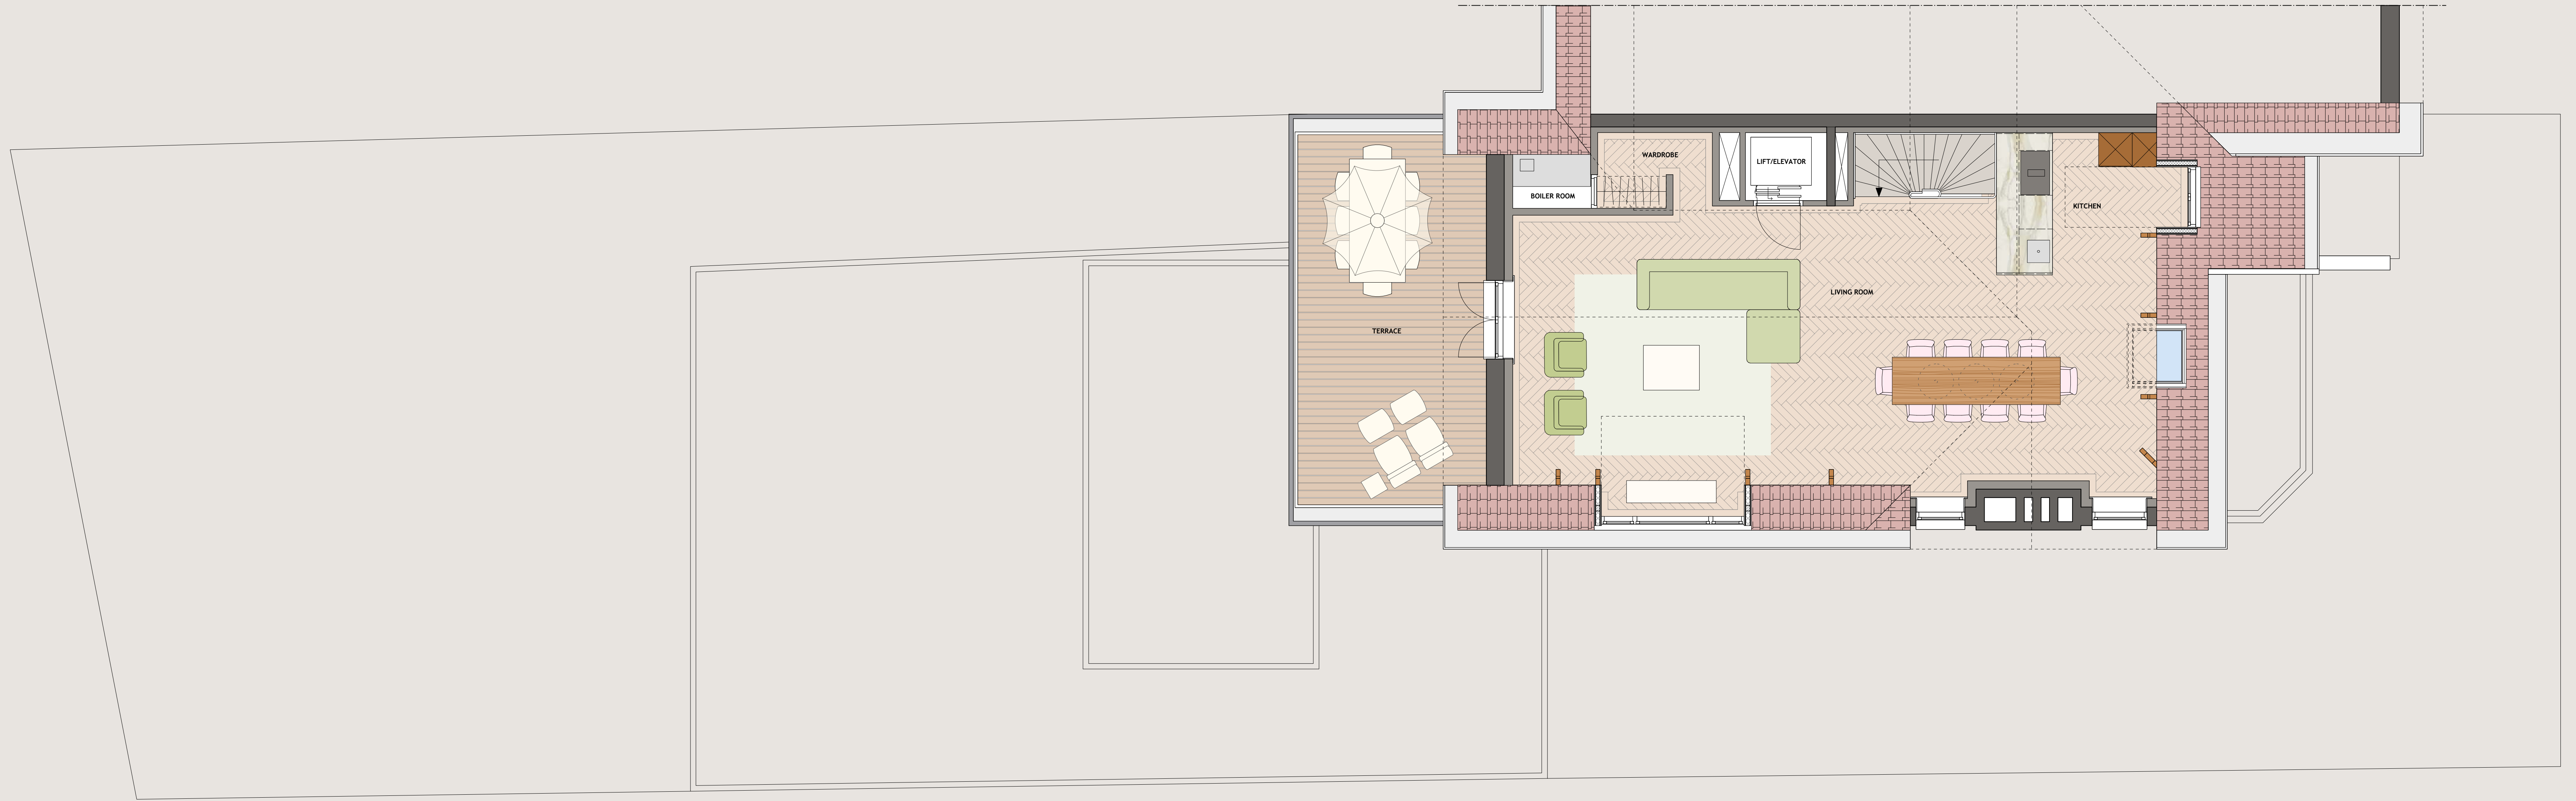

# APARTMENT C

<b>THOMAS S'JACOB</b>	
architectuur   ontwerp   projectontwikkeling	
postbus 44621 10066 al   rotterdam   +31 (0)6 34 375 810   www.thomasjacob.com	
<b>van EEGHENSTRAAT 110 AMSTERDAM</b>	
TOWNHOUSE	
name:	ZV-VE110-PR_1PG
subject:	Second Floor
scale:	1:850
size:	1000x400mm
date:	03 july 2020
	16 july 2020
	-
	-
	-

# APARTMENT C

<b>THOMAS S'JACOB</b> architectuur   ontwerp   projectontwikkeling <small>postbus 44627   10066 al   rotterdam   +31 (0)6 34 375 870   www.thomasjacob.com</small>	
<b>van EEGHENSTRAAT 110 AMSTERDAM</b> TOWNHOUSE	
name:	ZV-VE110-PR_2PG
subject:	Third Floor
scale:	1:50
size:	1000x400mm
date:	03 july 2020
	16 july 2020
	-
	-
	-

name:	ZV-VE110-PR_3PG
subject:	Fourth Floor
scale:	1:350
size:	1000x400mm
date:	03 july 2020
	16 july 2020
	-
	-
	-