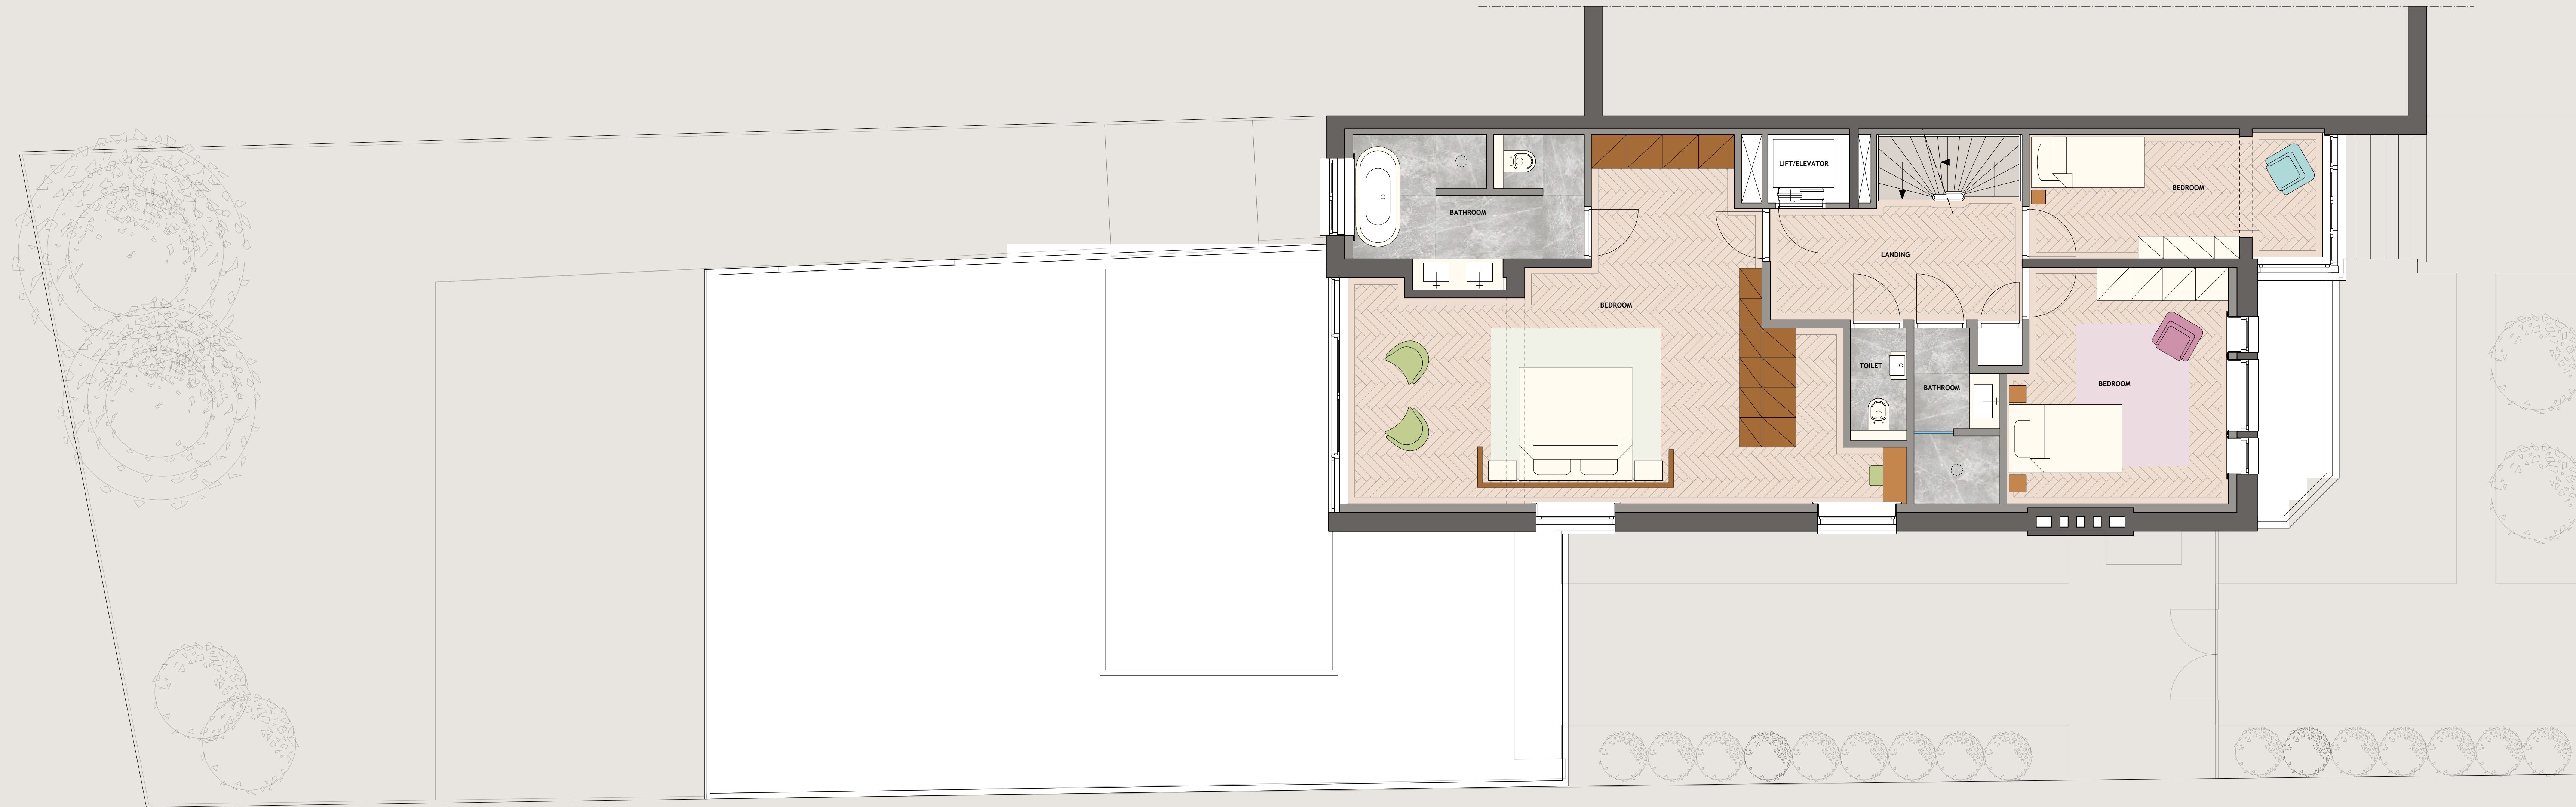

# APARTMENT C

<b>THOMAS S'JACOB</b>	
architectuur   ontwerp   projectontwikkeling	
postbus 44621 10066 al   rotterdam   +31 (0)6 34 375 810   www.thomasjacob.com	
<b>van EEGHENSTRAAT 110 AMSTERDAM</b>	
TOWNHOUSE	
name:	ZV-VE110-PR_1PG
subject:	Second Floor
scale:	1:850
size:	1000x400mm
date:	03 july 2020
	16 july 2020
	-
	-
	-

# APARTMENT C

<b>THOMAS S'JACOB</b> architectuur   ontwerp   projectontwikkeling <small>postbus 44627   10066 al   rotterdam   +31 (0)6 34 375 870   www.thomasjacob.com</small>	
<b>van EEGHENSTRAAT 110 AMSTERDAM</b> TOWNHOUSE	
name:	ZV-VE110-PR_2PG
subject:	Third Floor
scale:	1:50
size:	1000x400mm
date:	03 july 2020
	16 july 2020
	-
	-
	-

name:	ZV-VE110-PR_3PG
subject:	Fourth Floor
scale:	1:350
size:	1000x400mm
date:	03 july 2020
	16 july 2020
	-
	-
	-