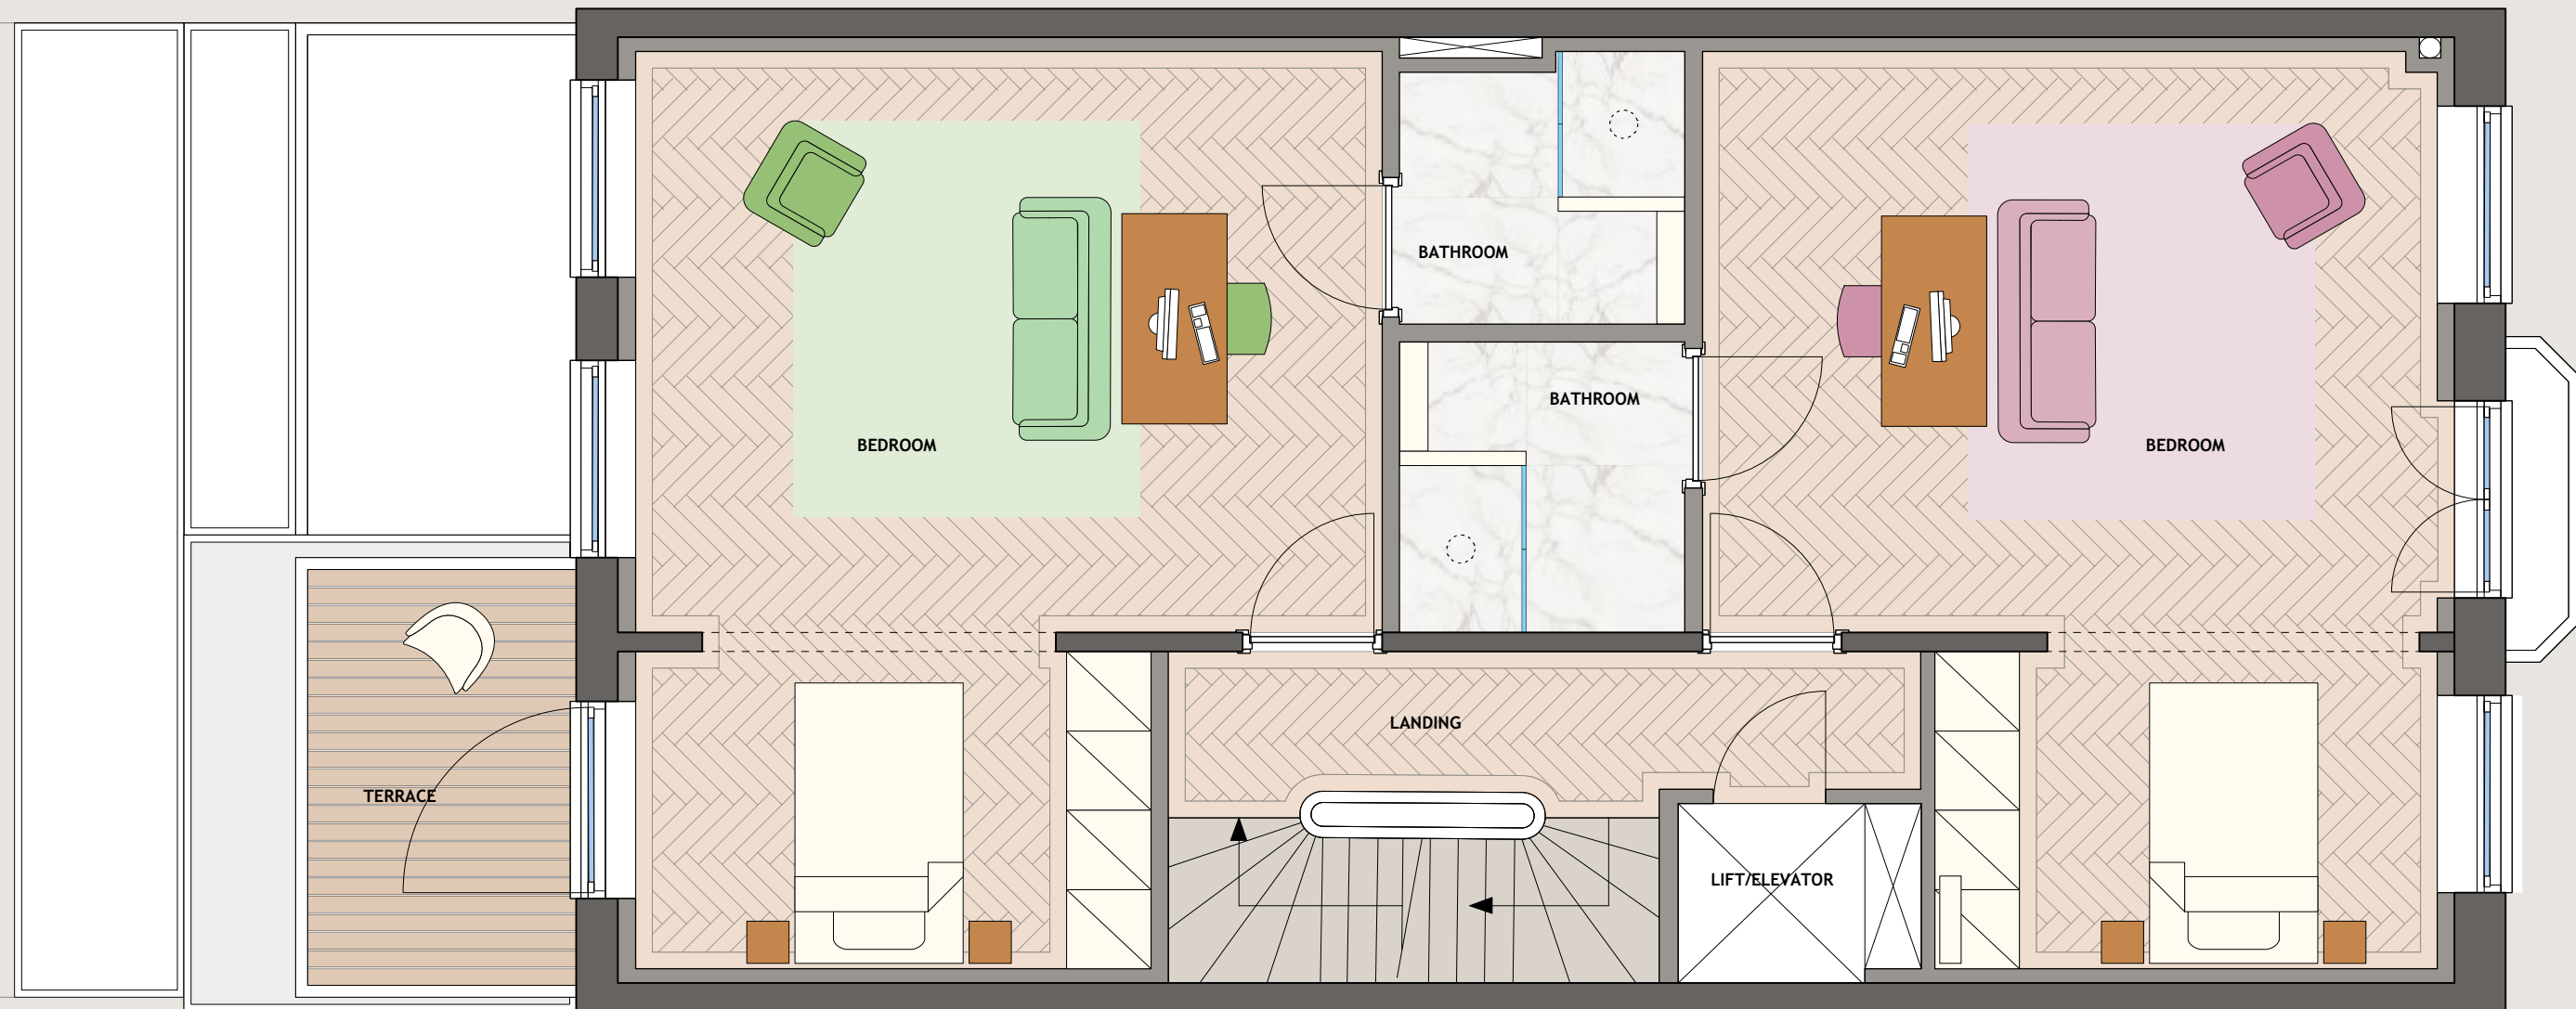

THOMAS S'JACOB
architectuur | ontwerp | projectontwikkeling

van EEGHENSTRAAT 81 AMSTERDAM
TOWNHOUSE

name: **ZV-VE81-PR_2PG**
subject: Third Floor
scale: 1à50
size: 750x290mm
date: 28 june 2020 -
30 june 2020 -
- -
- -