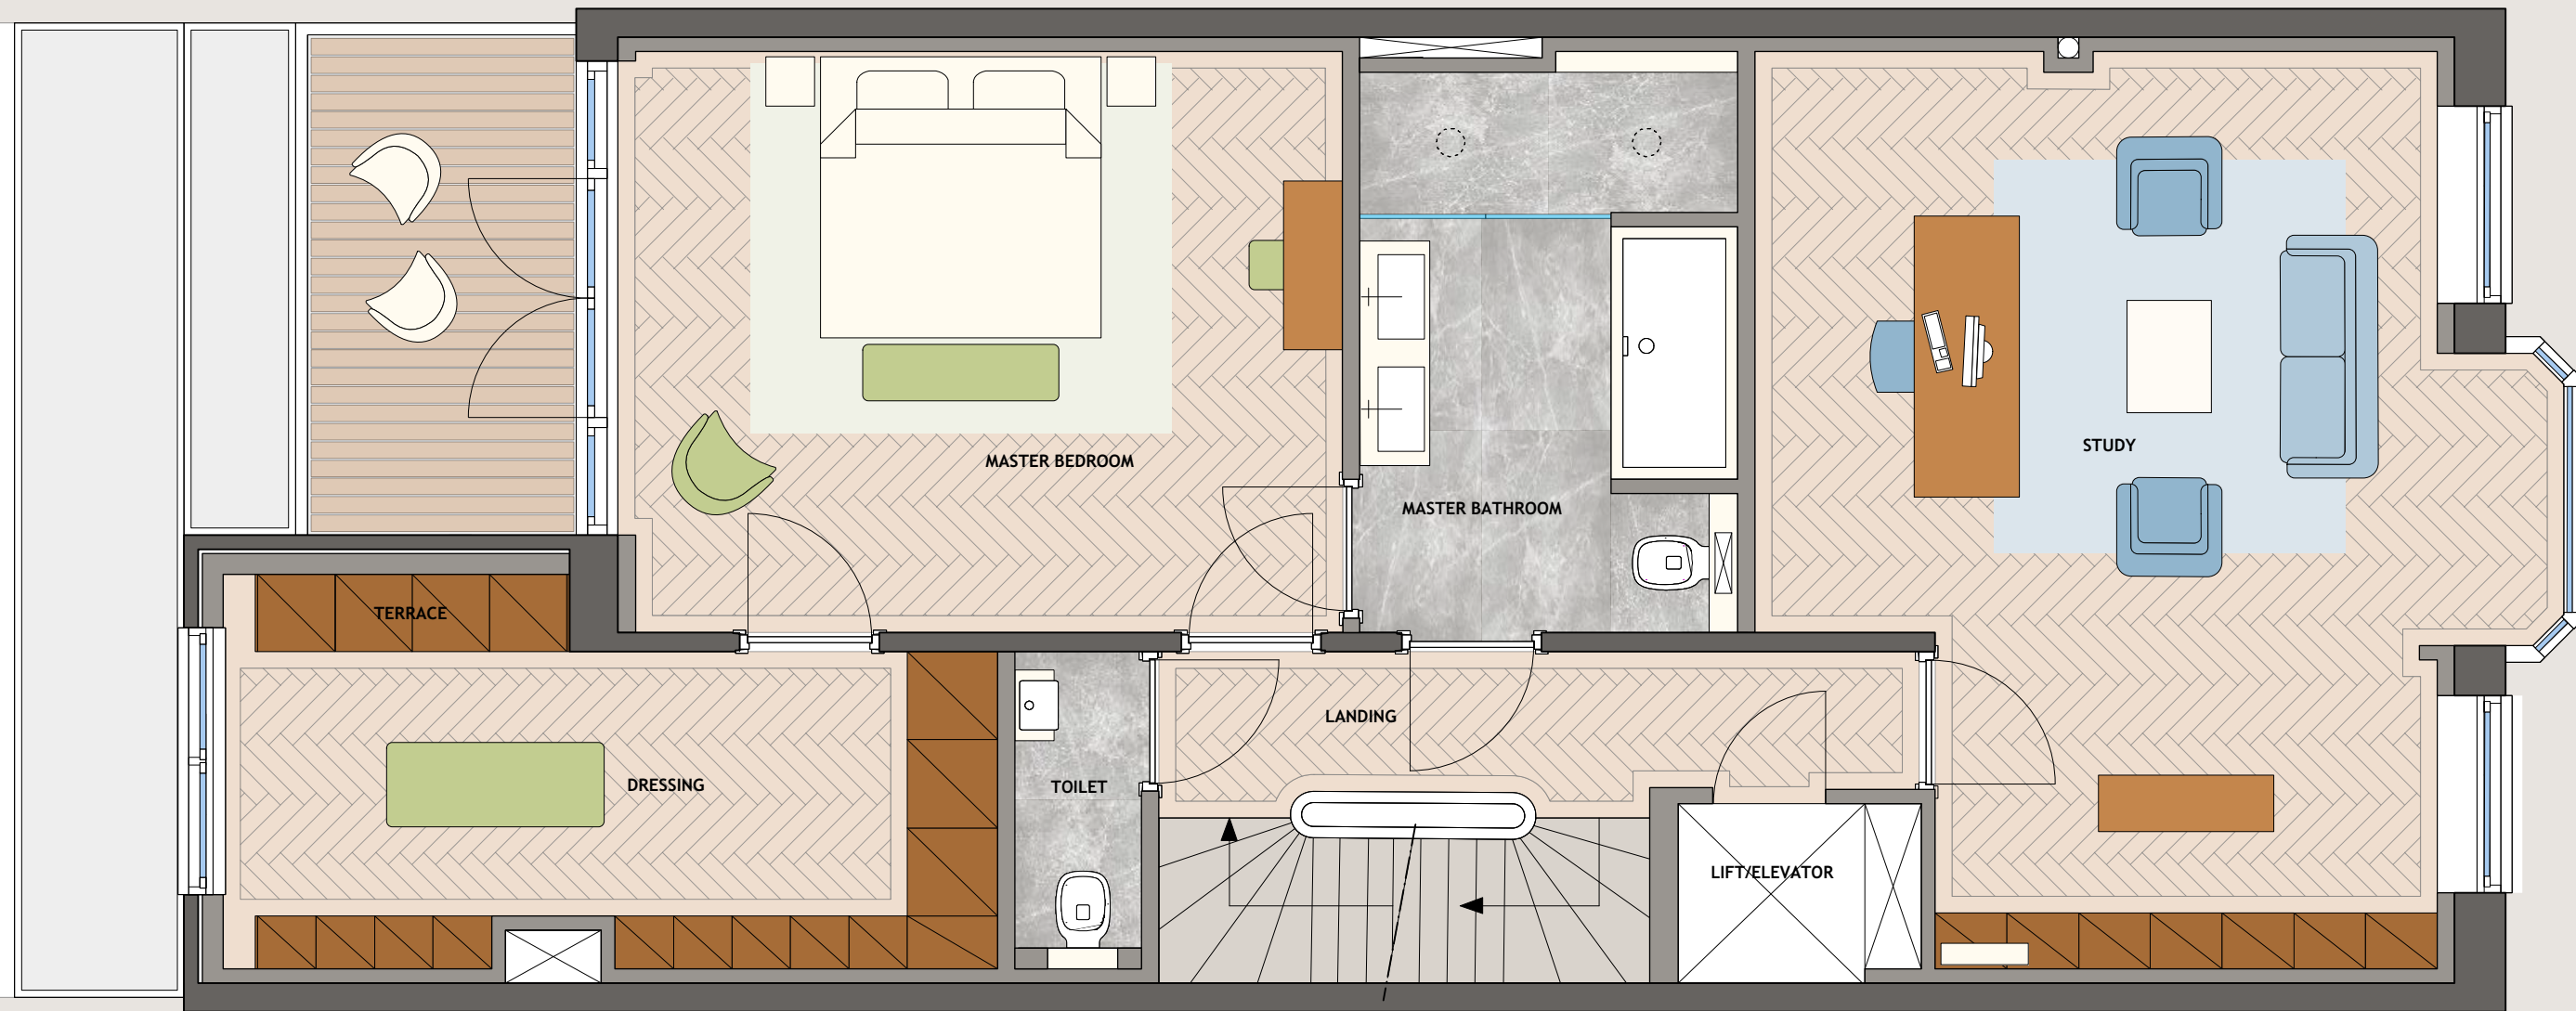

THOMAS S'JACOB
architectuur | ontwerp | projectontwikkeling

van EEGHENSTRAAT 81 AMSTERDAM
TOWNHOUSE

name: **ZV-VE81-PR_1PG**
subject: Second Floor
scale: 1à50
size: 750x290mm
date: 28 june 2020 -
30 june 2020 -
- -
- -