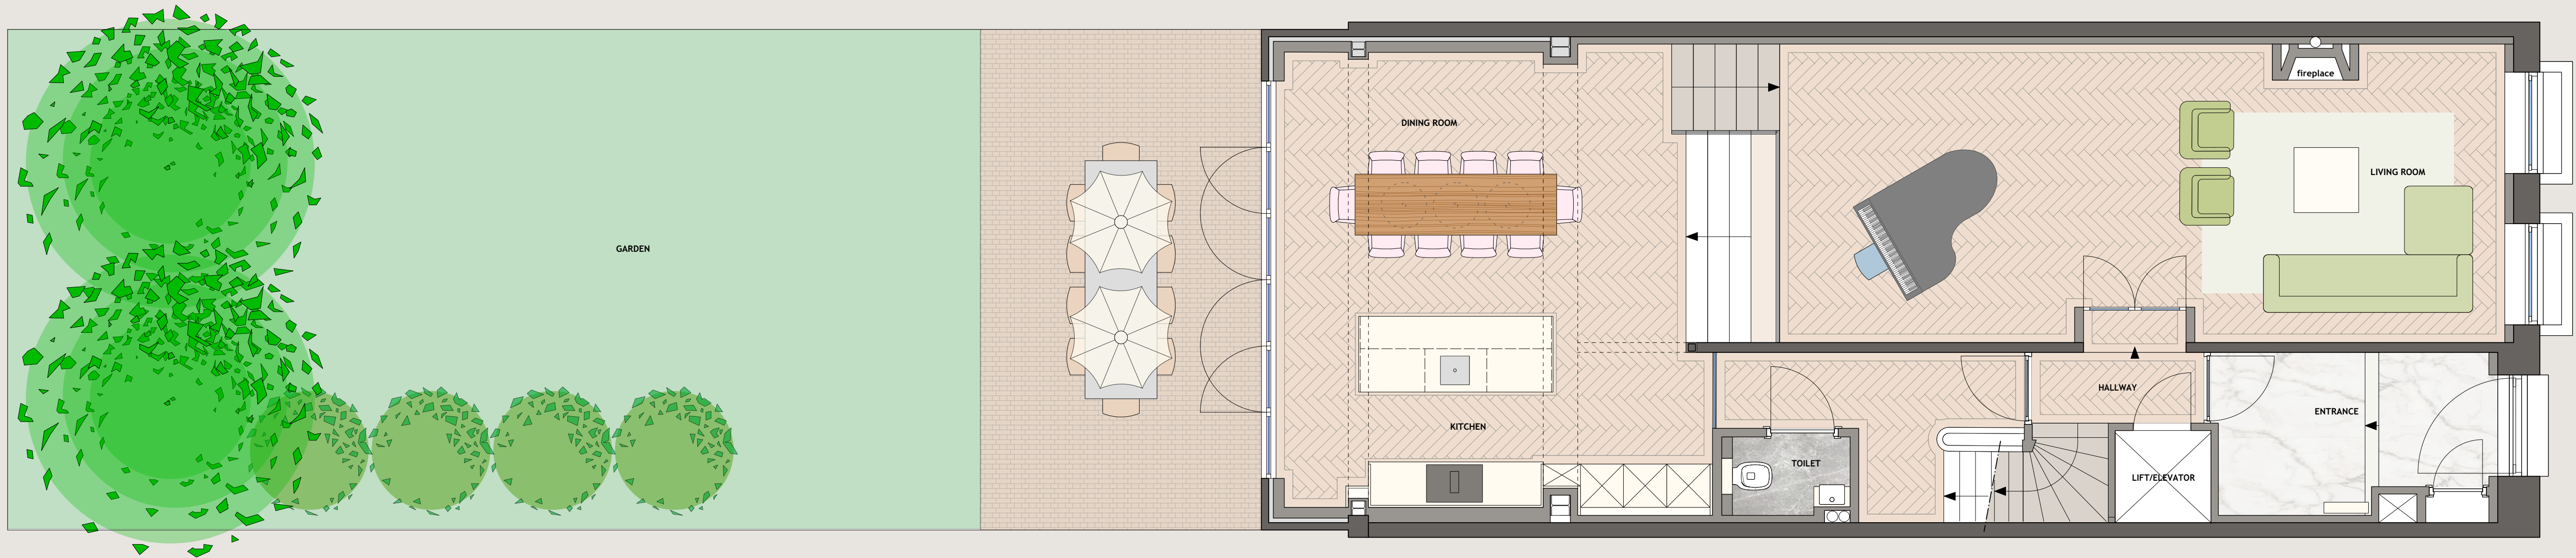

THOMAS S'JACOB
architectuur | ontwerp | projectontwikkeling

van EEGHENSTRAAT 81 AMSTERDAM
TOWNHOUSE

name: **ZV-VE81-PR_OPG**
subject: First Floor
scale: 1à50
size: 750x290mm
date: 28 june 2020 -
30 june 2020 -
- -
- -