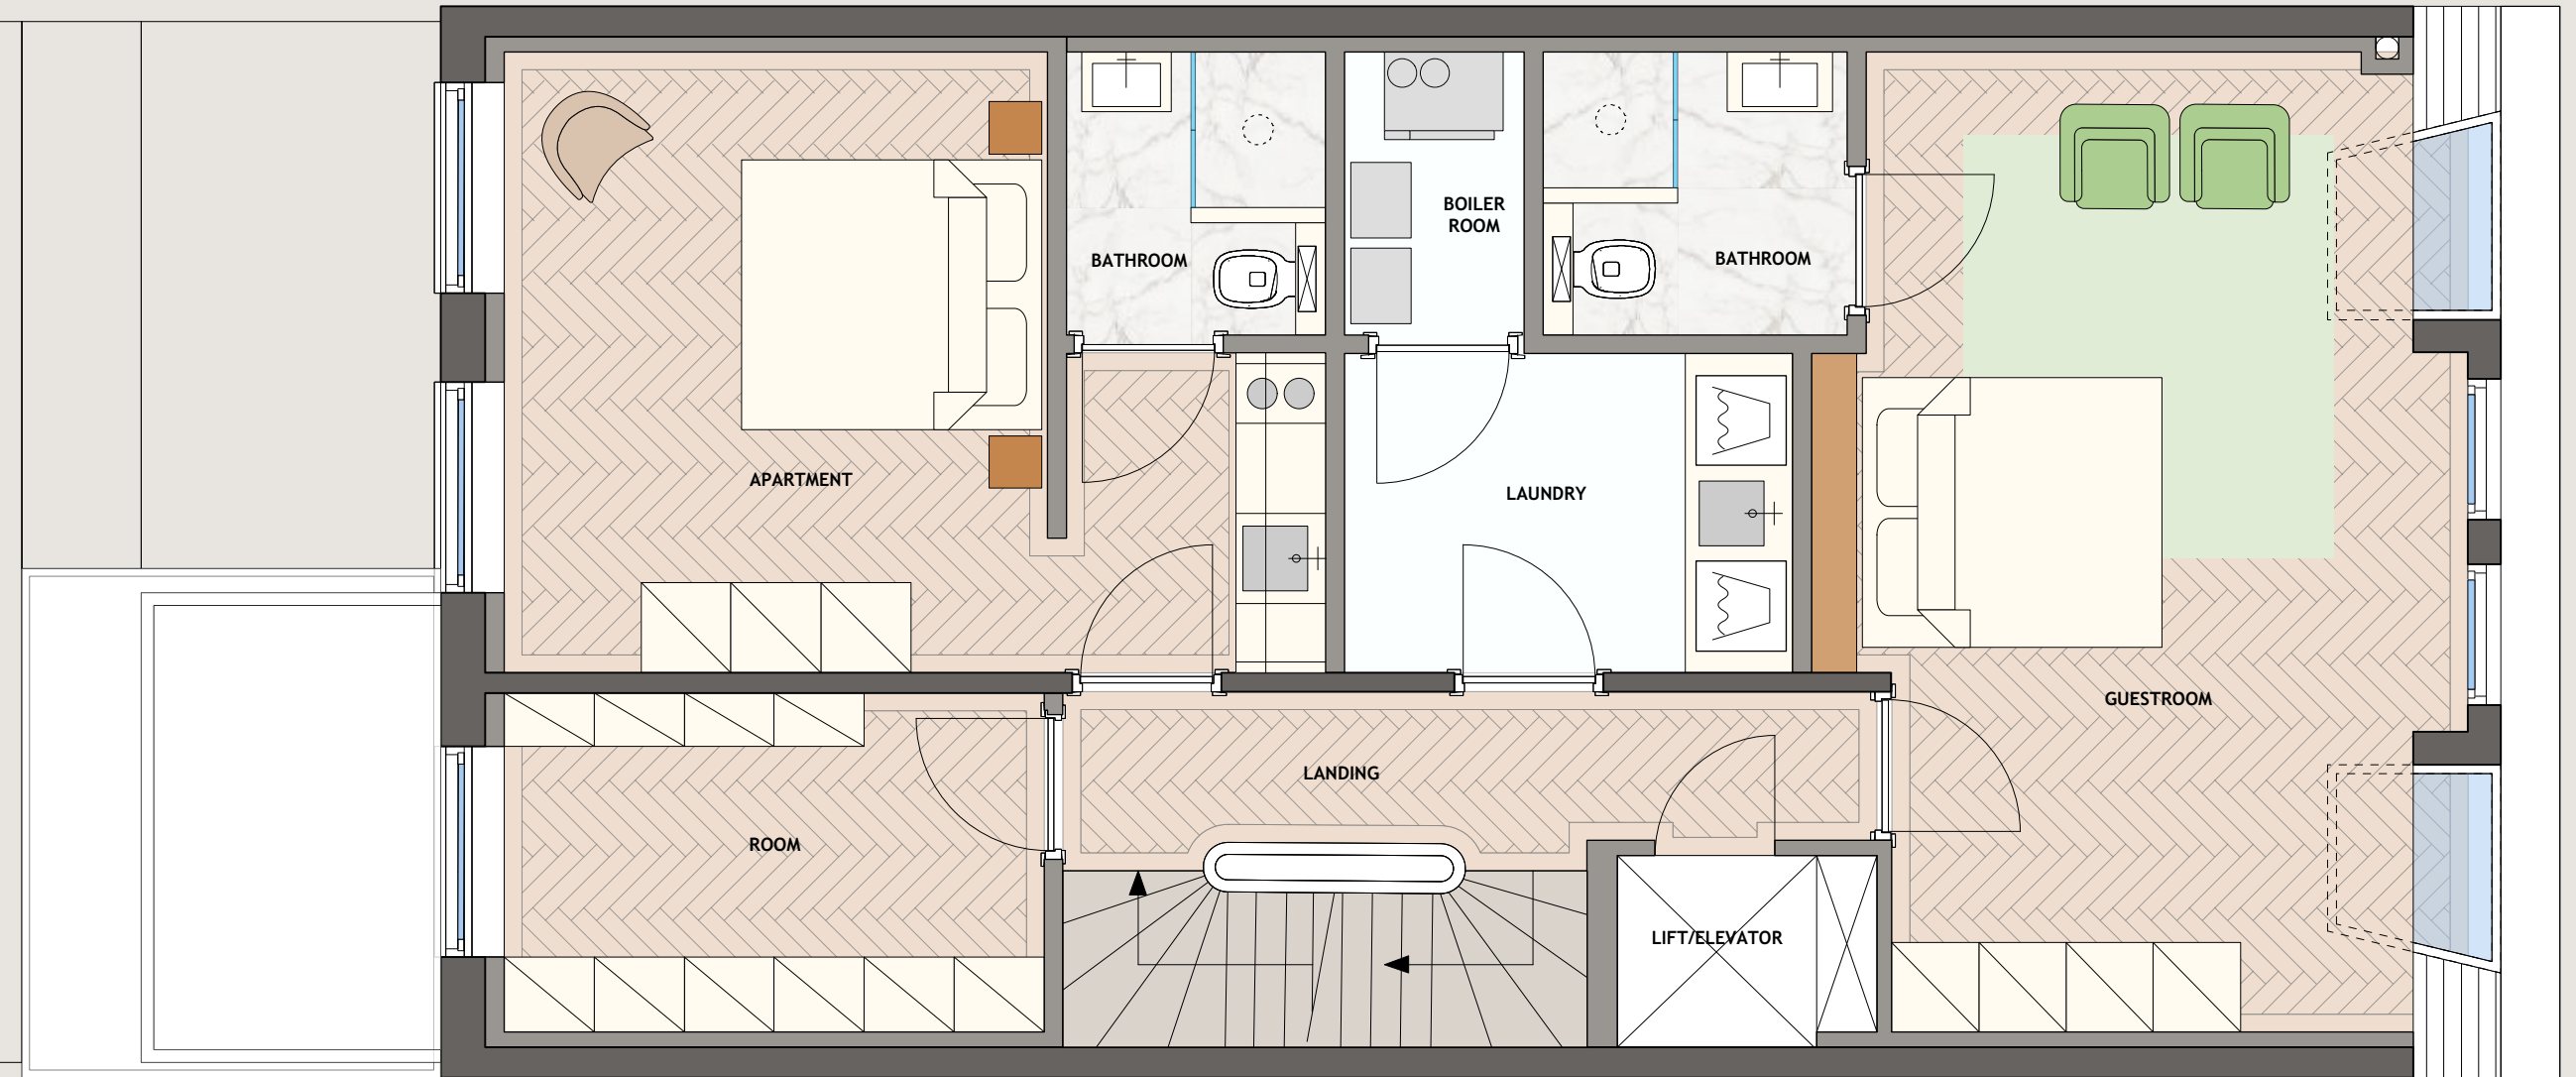

THOMAS S'JACOB
architectuur | ontwerp | projectontwikkeling

van EEGHENSTRAAT 81 AMSTERDAM
TOWNHOUSE

name: **ZV-VE81-PR_3PG**
subject: Fourth Floor
scale: 1à50
size: 750x290mm
date: 28 june 2020