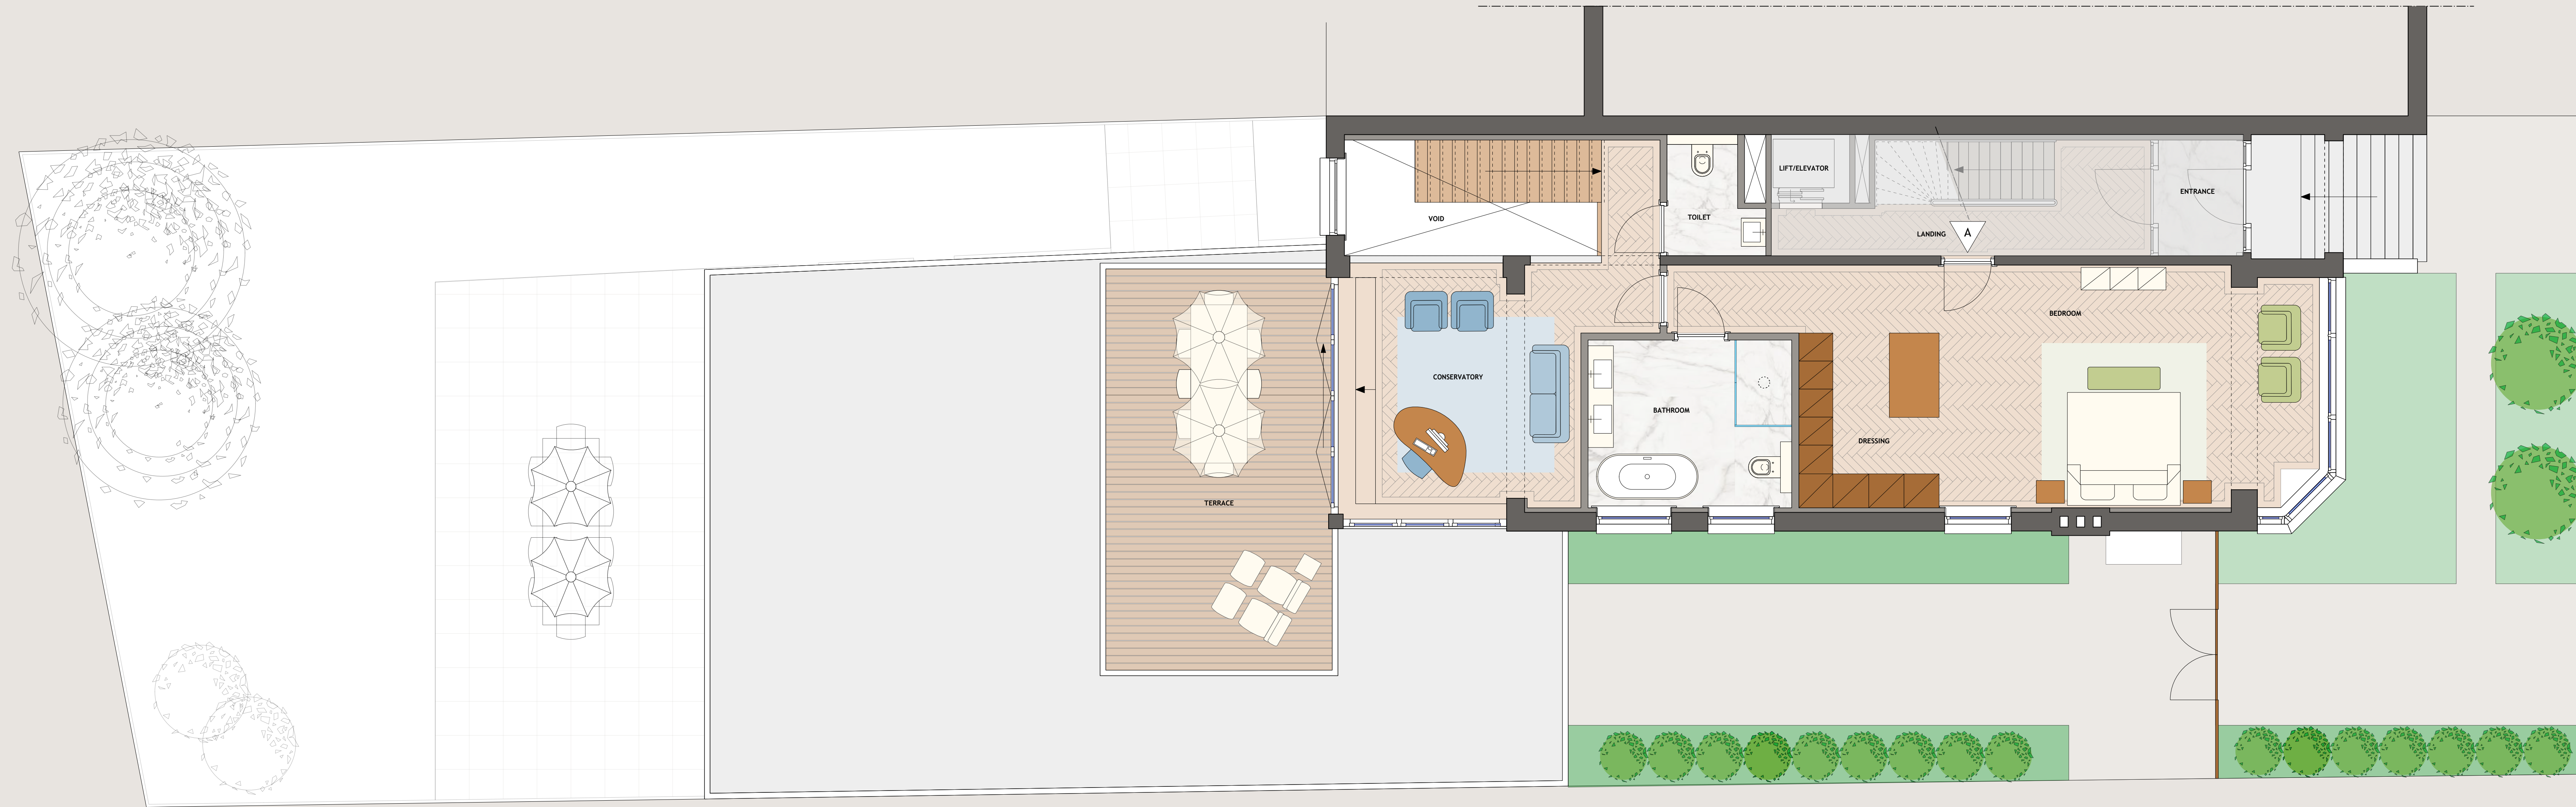

APARTMENT A

THOMAS S'JACOB architectuur ontwerp projectontwikkeling	
postbus 44871 3806 al rotterdam +31 (0)6 34 375 810 www.thomasjacob.com	
van EEGHENSTRAAT 110 AMSTERDAM TOWNHOUSE	
name:	ZV-VE110-PR_1PG
subject:	Garden Level
scale:	1:850
size:	1000x400mm
date:	02 march 2021
	04 march 2021

APARTMENT A

THOMAS S'JACOB architectuur ontwerp projectontwikkeling	
postbus 44627 10066 al rotterdam +31 (0)6 34 375 870 www.thomasjacob.com	
van EEGHENSTRAAT 110 AMSTERDAM TOWNHOUSE	
name:	ZV-VE110-PR_OPG
subject:	First Floor
scale:	1:350
size:	1000x400mm
date:	02 march 2021
	04 march 2021